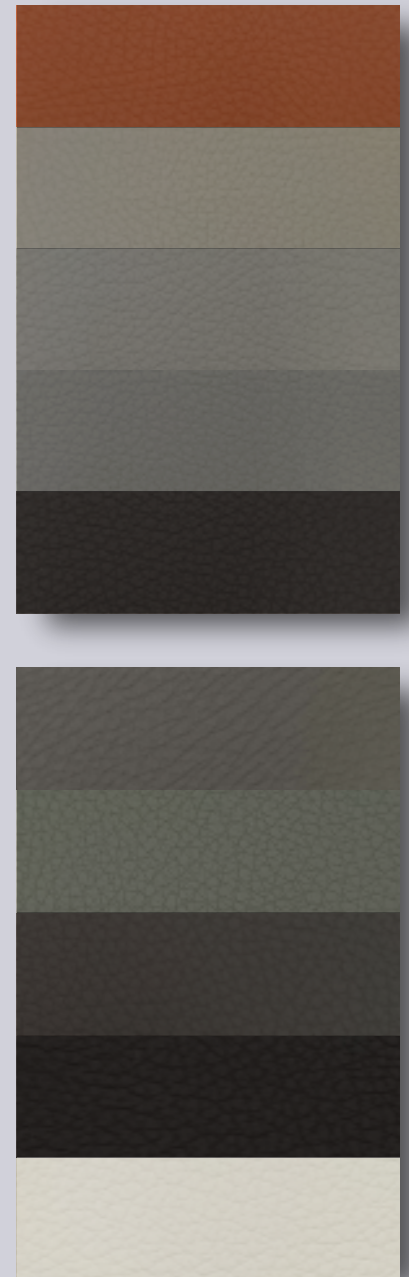

CALY POT

STONE

PEWTER

TIN

MINK

CINDER

MOSSY GRAY

THUNDERCLOUD

IRON

CLEAN WHITE